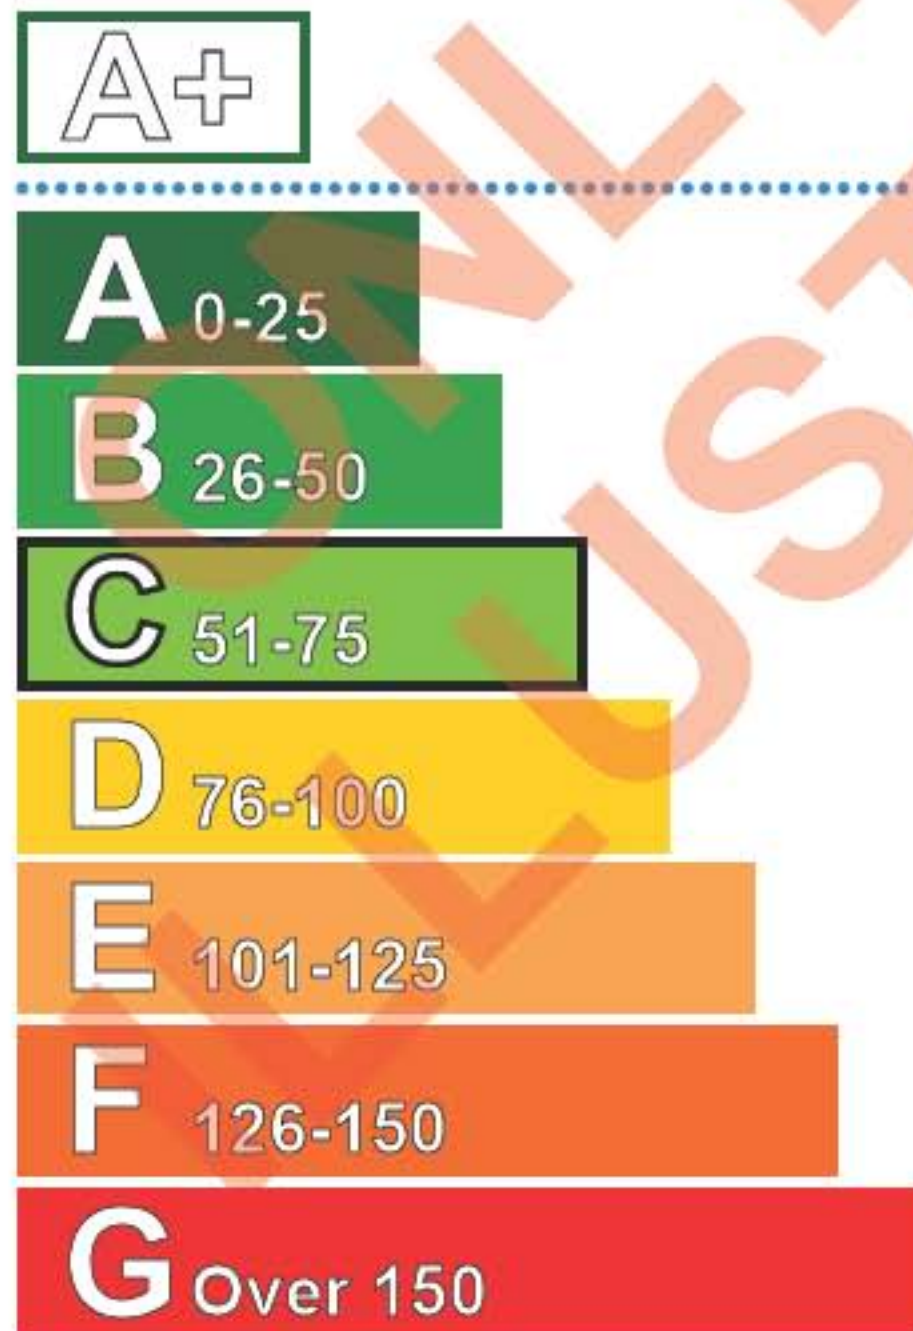

## Non-Domestic Building

Building 1  
A N Other  
Anytown

Certificate Reference Number:  
1234-5678-9087-6543-2100

This certificate shows the energy rating of this building. It indicates the energy efficiency of the building fabric and the heating, ventilation, cooling and lighting systems. The rating is compared to two benchmarks for this type of building: one appropriate for new buildings and one appropriate for existing buildings. There is more advice on how to interpret this information on the Government's website [www.communities.gov.uk/epbd](http://www.communities.gov.uk/epbd).

### Energy Performance Asset Rating

More energy efficient

◀ 58 This is how energy efficient the building is.

Less energy efficient